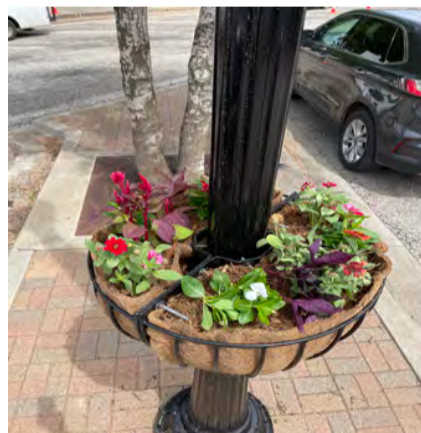

Mother Nature's Mosaics

Rooted in Downtown

Melita Atchison

**Missy & Andrew
Passmore**

*This planter is in honor of:
Downtown Levelland*

Tania Moody, Mainstreet Manager
tmoody@levellandtexas.org

O: 806-894-9079 M: 806-598-2098